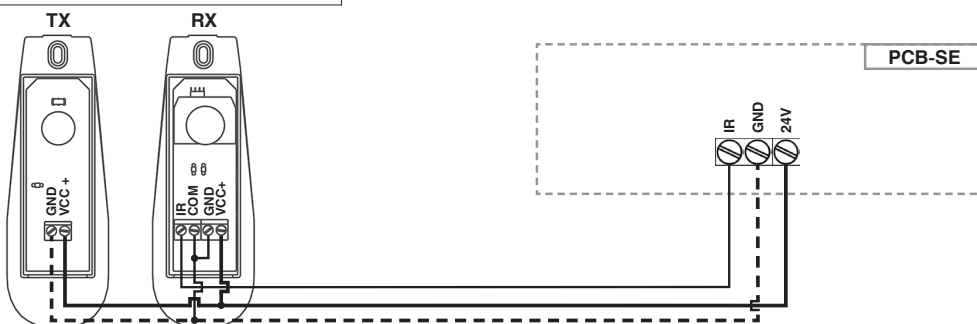

TX

RX

BARRIER N, BARRIER PRO, SLIDING 300/800/1300/2100

SWING 2500/3000/5000, ARM 320

SHAFT 30/50

SHAFT 60/120

SECTIONAL 500/500 PRO/750/FAST 750/1000/1200

DOORHAN[®]