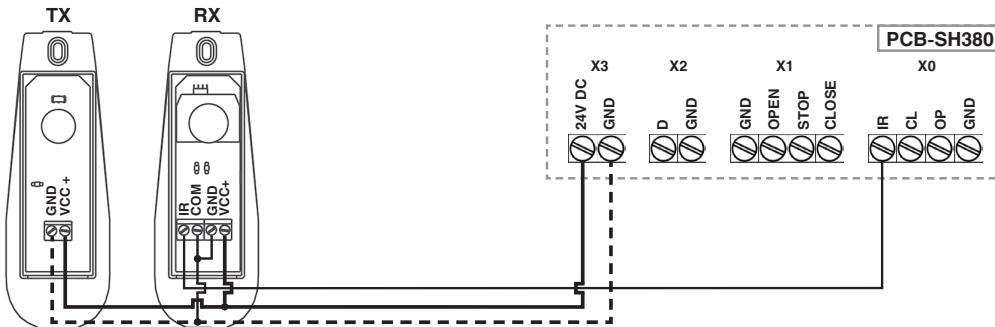

TX

RX

BARRIER N, BARRIER PRO, SLIDING 300/800/1300/2100

SWING 2500/3000/5000, ARM 320

SHAFT 30/50

SHAFT 60/120

SECTIONAL 500/500 PRO/750/FAST 750/1000/1200

DOORHAN[®]