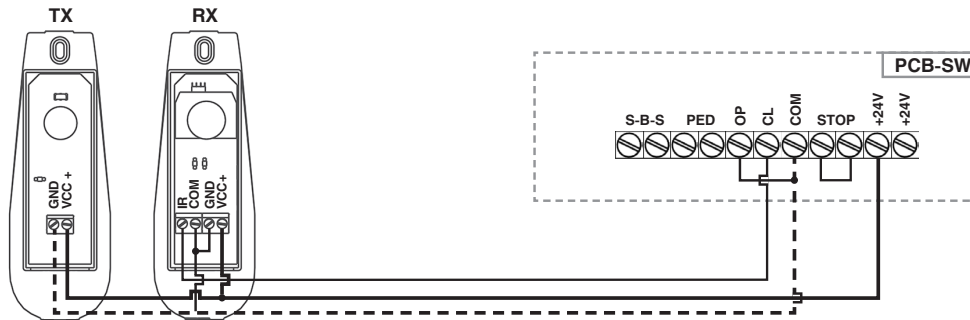

TX

RX

BARRIER N, BARRIER PRO, SLIDING 300/800/1300/2100

SWING 2500/3000/5000, ARM 320

SHAFT 30/50

SHAFT 60/120

SECTIONAL 500/500 PRO/750/FAST 750/1000/1200

DOORHAN[®]